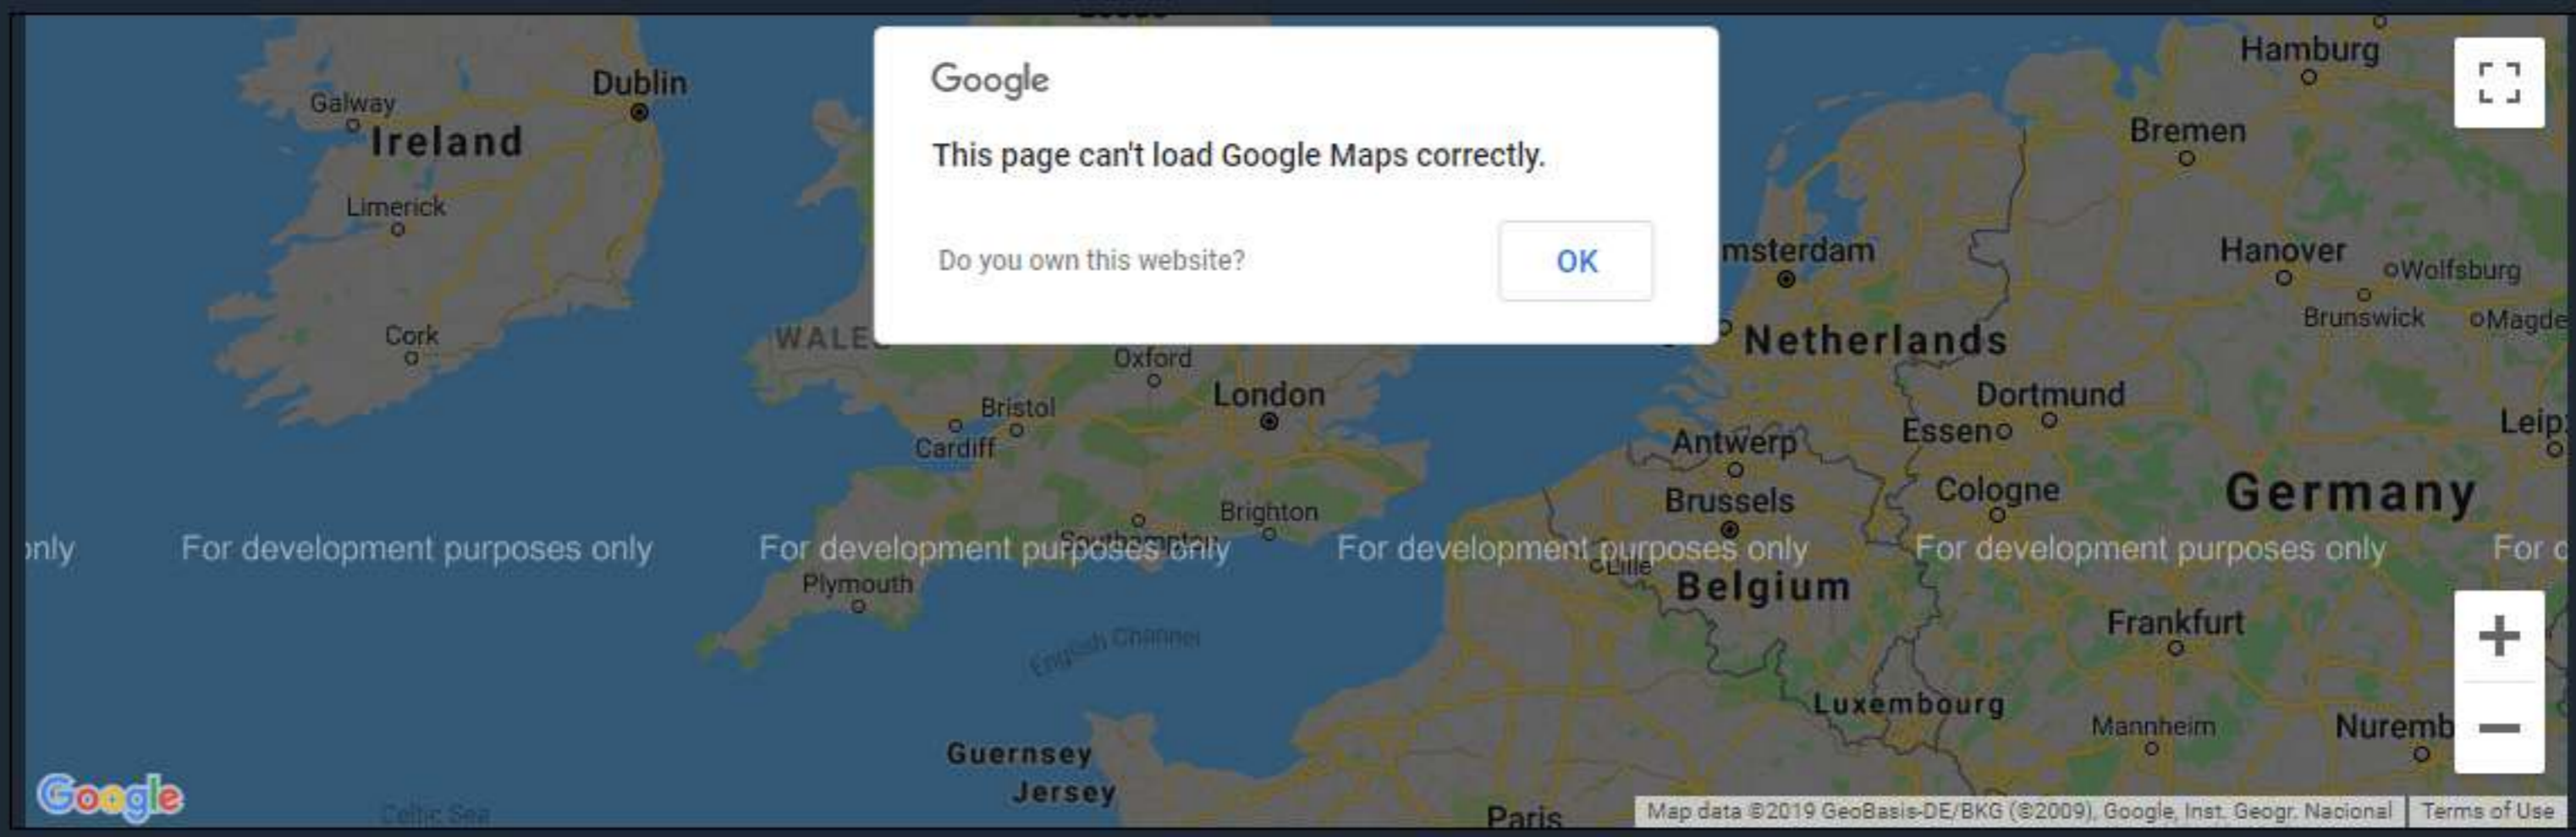

CLUBTAXIS

Email
bookings@clubtaxismk.co.uk

Call Now
01908 567567

[MEMBER LOGIN](#)

Book Now

Home / Book Now

INSTANT QUOTE & ONLINE BOOKING

Pick Up Location

Drop Off Location

Pickup Date **Pickup Time** Hrs Mints

Vehicles ☐ Return Journey

SALOON CAR

Passengers	Luggage	Hand Luggage
4	2	2

WHAT ARE STANDARD RATES?

Check out the given price chart below to know your estimated fares for your destination.

We aim to have a fair and competitive pricing policy, giving excellent value for money. The fact that over 90% of our current customers are repeat business testifies to our success in achieving this. We are confident that having used Speedline once, we will become your first taxi choice in future.

Standard Rates

	---	-----	----- up to -----
Minimum Fare (up to 1 mile)	3.70	5.70	6.00
Mileage Rate (per mile)	1.10	1.10	1.60
Waiting time (per hour)	15.00	15.00	15.00
Extra Drop off/Pick up	0.50	0.50	0.50

There is a surcharge between the hours of 00:00 – 04:00.

Parking fee at a cost. The above taxi prices are from Milton Keynes. Please note that any road detours or closures will be subjected to the extra millage accrued in the final price. Please call the office for a price outside Milton Keynes. All Prices and time of arrival given are estimated and do not allow for factors such as peak traffic, waiting time and possible road detours or closures.

Minibus
7 Adults
5 Suitcases
2 Small Suitcases

Minibus 8 Seater
8 Adults
8 Suitcases
4 Small Suitcases

Estate Car
4 Adults
3 Suitcases
2 Small Suitcases

Standard Saloon
4 Adults
2 Suitcases
2 Small Suitcases

MPV 6 Seater
6 Adults
3 Suitcases
2 Small Suitcases

ClubTaxiSMK

Site Map

ClubTaxiSMK

About Us Ecosystem

Contact Us

Book

Airport

Prices

NEED HELP?

Terms & Conditions

Privacy Policy

Contact Us

FOLLOW US

CLUBTAXIS